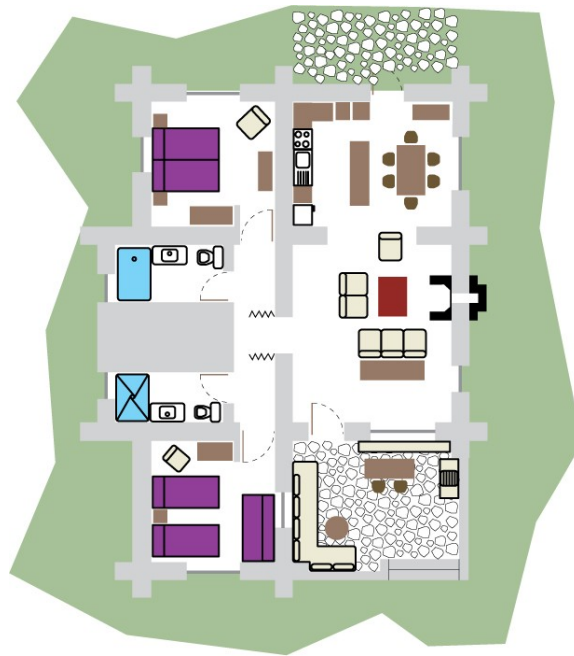

Two-bedroom Villa (type Sonia)

These lovely Villas feature spacious terraces, as well as a gracious open living room and dining room with fireplace, plus fully equipped kitchen. The main room has two twin beds with bathroom and tub, plenty of hot water and abundant towels. The second room has two beds with bath and shower. All beds have down comforters and extra pillows. These Villas can lodge 4 adults; one built-in sofa bed also accommodates children.

Option 1: one floor Villa.

First floor

Second floor

Option 2: two floors Villa.